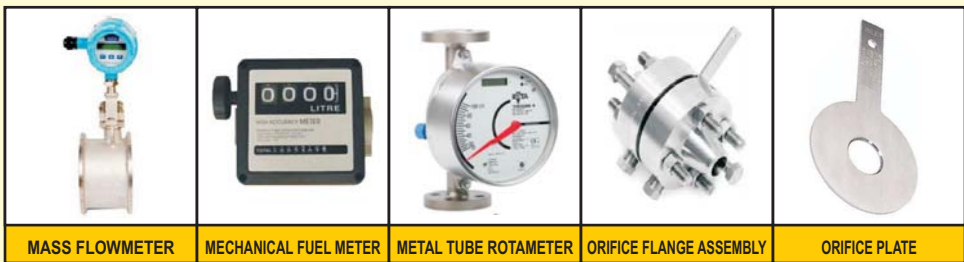

FLOWMETERS / FLOW INDICATORS / VARIABLE AREA FLOWMETERS / PIPE LINE STRAINERS