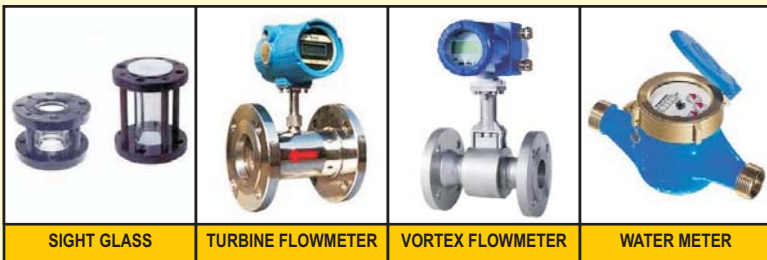

FLOWMETERS / FLOW INDICATORS / VARIABLE AREA FLOWMETERS / PIPE LINE STRAINERS